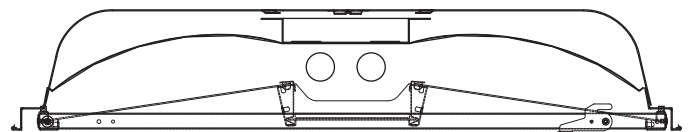

RDIAC HT 2x2, 2x4

Recessed Direct / Indirect

Retrofit fixture without lifting, measuring or cutting!

UARDIACHT

End view showing reflector configuration and lampholder location

Elegant Design: The RDIAC HT provides the look and feel of a deep RDI luminaire — subtle soft indirect elements, interest and depth across the ceiling plane — with a kit that consumes minimal space and material.