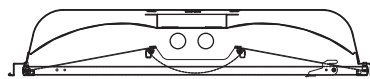

UARDIACRHT
End view showing reflector configuration and lampholder location*