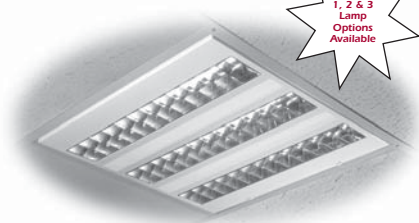

RDIAC HT 2x2, 2x4

Recessed Direct / Indirect

Retrofit fixture without lifting, measuring or cutting!

UARDIACHT

End view showing reflector configuration and lampholder location

Elegant Design: The RDIAC HT provides the look and feel of a deep RDI luminaire — subtle soft indirect elements, interest and depth across the ceiling plane — with a kit that consumes minimal space and material.

UA Recessed Direct Indirect Louver Featuring Center White Baffle

UARDIAC24OABWBB	UA RDIAC 2X4 Center WHT PBOA with Black Brackets, Screws
UARDIAC22OABWBB	UA RDIAC 2X2 Center WHT PBOA with Black Brackets, Screws
UARDIAC24OABWWB	UA RDIAC 2X4 Center WHT PBOA with WHT Brackets, Screws
UARDIAC22OABWWB	UA RDIAC 2X2 Center WHT PBOA with WHT Brackets, Screws
UARDIAC24OADMBB	UA RDIAC 2X4 Center DM PBOA with Black Brackets, Screws
UARDIAC22OADMBB	UA RDIAC 2X2 Center DM PBOA with Black Brackets, Screws
UARDIAC24OADMWB	UA RDIAC 2X4 Center DM PBOA with WHT Brackets, Screws
UARDIAC22OADMWB	UA RDIAC 2X2 Center DM PBOA with WHT Brackets, Screws

See these other innovations from the A.L.P. Advanced Retrofit Family:

RDI 2x2, 2x4
for recessed direct / indirect

RDIAC Specular Baffle Option
for recessed direct / indirect 2x2, 2x4

NeoLux T5 Direct Super Kit
for 1x2, 1x4, 2x2, 2x4 recessed