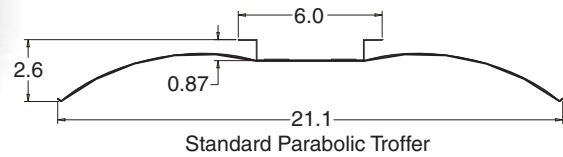

RDIAC HT 2x2, 2x4

Recessed Direct / Indirect

Retrofit fixture without lifting, measuring or cutting!

UARDIACHT

End view showing reflector configuration and lampholder location

Elegant Design: The RDIAC HT provides the look and feel of a deep RDI luminaire — subtle soft indirect elements, interest and depth across the ceiling plane — with a kit that consumes minimal space and material.