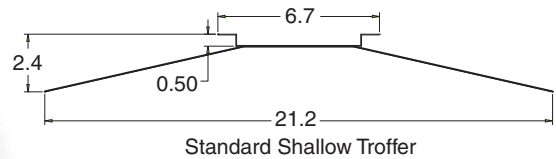

RDIAC HT 2x2, 2x4

Recessed Direct / Indirect

Retrofit fixture without lifting, measuring or cutting!

UARDIACHT

End view showing reflector configuration and lampholder location

Elegant Design: The RDIAC HT provides the look and feel of a deep RDI luminaire — subtle soft indirect elements, interest and depth across the ceiling plane — with a kit that consumes minimal space and material.