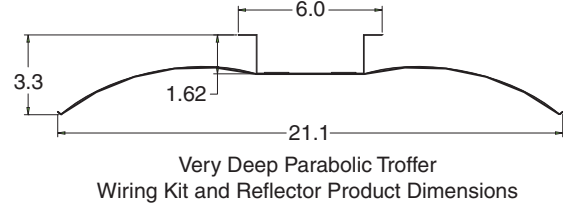

RDIAC HT 2x2, 2x4

Recessed Direct / Indirect

Retrofit fixture without lifting, measuring or cutting!

UARDIACHT

End view showing reflector configuration and lampholder location

Elegant Design: The RDIAC HT provides the look and feel of a deep RDI luminaire — subtle soft indirect elements, interest and depth across the ceiling plane — with a kit that consumes minimal space and material.